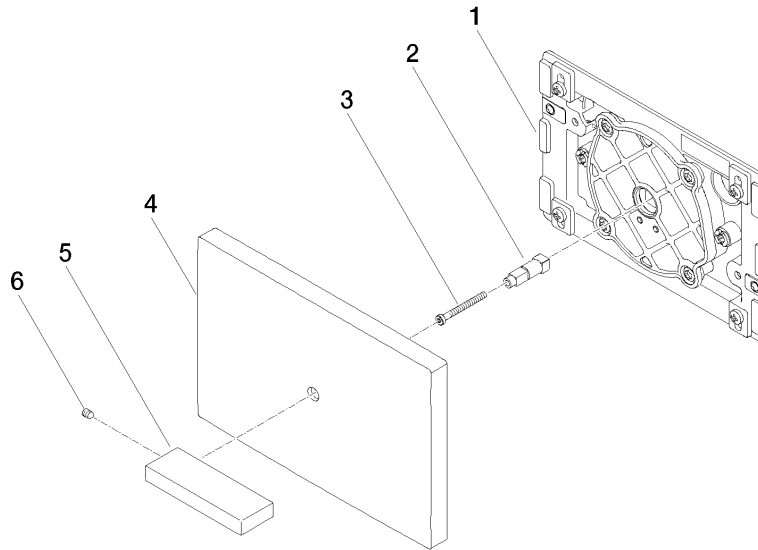

Cover plate for the concealed WC cistern made by TeCe - Brushed Dark  
Platinum

IMO

12 660 979  
mm [inches]

**Cover plate for the concealed WC cistern made by TeCe - Brushed Dark  
Platinum**

12 660 979  
Parts for other  
finishes can be found  
here: Chrome